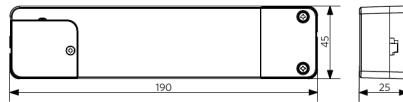

LEDPanelRc-S5
Driver Tunable White